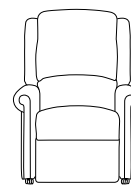

# Size Options

Use our simple guides to choose the size, style and rise recliner mechanism that is right for you.

Choose from our range of sizes:

Super Petite

Petite

Wide Petite

Standard Petite

Standard

Classic

Grande

Tall

Size	Weight Limit	Seat Height	Seat Width	Seat Depth	Back Height	Arm Height
Super Petite	15 stone	16"	18"	18"	26"	6"
Petite	15 stone	16"	18"	20"	26"	6"
Wide Petite	20 stone	16"	22"	18"	26"	6"
Standard Petite	20 stone	18"	18"	18"	26"	7"
Standard	20 stone	18"	20"	20"	26"	7"
Classic	20 stone	19"	20"	20"	27"	7"
Grande	20 stone	19"	22"	20"	27"	7"
Tall	20 stone	21"	20"	22"	29"	7"