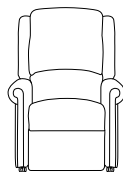

# Size Options

Use our simple guides to choose the size, style and rise recliner mechanism that is right for you.

Choose from our range of sizes:

Super Petite

Petite

Wide Petite

Standard Petite

Standard

Classic

Grande

Tall

Size	Weight Limit	Seat Height	Seat Width	Seat Depth	Back Height	Arm Height
Super Petite	15 stone	16"	18"	18"	26"	6"
Petite	15 stone	16"	18"	20"	26"	6"
Wide Petite	20 stone	16"	22"	18"	26"	6"
Standard Petite	20 stone	18"	18"	18"	26"	7"
Standard	20 stone	18"	20"	20"	26"	7"
Classic	20 stone	19"	20"	20"	27"	7"
Grande	20 stone	19"	22"	20"	27"	7"
Tall	20 stone	21"	20"	22"	29"	7"