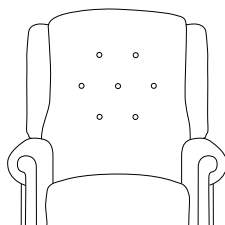

Classic

Grande

Tall

Size	Weight Limit	Seat Height	Seat Width	Seat Depth	Back Height	Arm Height
Super Petite	15 stone	16"	18"	18"	26"	6"
Petite	15 stone	16"	18"	20"	26"	6"
Wide Petite	20 stone	16"	22"	18"	26"	6"
Standard Petite	20 stone	18"	18"	18"	26"	7"
Standard	20 stone	18"	20"	20"	26"	7"
Classic	20 stone	19"	20"	20"	27"	7"
Grande	20 stone	19"	22"	20"	27"	7"
Tall	20 stone	21"	20"	22"	29"	7"

# Chair Styles

Choose from one of our four styles:

Our popular waterfall back with three tiered soft cushions.

Our classically designed button back.

Our split lumbar back.

Our Chester back. Please see upgrade charges.