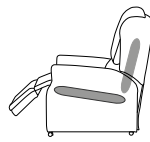

## Single Motor Tilt in Space

The Single Motor Tilt in Space mechanism allows the leg rest to rise, slightly changing the seat angle, but always ensuring that a constant back angle of 90° is maintained as the chair moves through to recline.

Full Rise

Static Position

Semi Recline

Footrest Horizontal

Fully Reclined

## Dual Motor Tilt in Space

The Dual Motor Tilt in Space mechanism offers a much wider range of sitting and resting positions as the back of the chair can be moved independently to the leg rest. The Tilt in Space mechanism also maintains a constant back angle of 90° as the chair reclines. (Weight Limit: Up to 35 Stone\*)