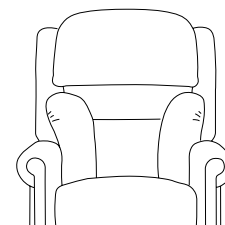

Classic

Grande

Tall

Size	Weight Limit	Seat Height	Seat Width	Seat Depth	Back Height	Arm Height
Super Petite	15 stone	16"	18"	18"	26"	6"
Petite	15 stone	16"	18"	20"	26"	6"
Wide Petite	20 stone	16"	22"	18"	26"	6"
Standard Petite	20 stone	18"	18"	18"	26"	7"
Standard	20 stone	18"	20"	20"	26"	7"
Classic	20 stone	19"	20"	20"	27"	7"
Grande	20 stone	19"	22"	20"	27"	7"
Tall	20 stone	21"	20"	22"	29"	7"

# Chair Styles

Choose from one of our four styles:

Our popular waterfall back with three tiered soft cushions.

Our classically designed button back.

Our split lumbar back.

Our Chester back. Please see upgrade charges.