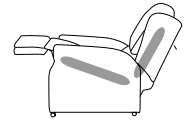

## Single Motor Tilt in Space

The Single Motor Tilt in Space mechanism allows the leg rest to rise, slightly changing the seat angle, but always ensuring that a constant back angle of 90° is maintained as the chair moves through to recline.

Full Rise

Static Position

Semi Recline

Footrest Horizontal

Fully Reclined

## Dual Motor Tilt in Space

The Dual Motor Tilt in Space mechanism offers a much wider range of sitting and resting positions as the back of the chair can be moved independently to the leg rest. The Tilt in Space mechanism also maintains a constant back angle of 90° as the chair reclines. (Weight Limit: Up to 35 Stone\*)