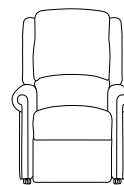

# Size Options

Use our simple guides to choose the size, style and rise recliner mechanism that is right for you.

Choose from our range of sizes:

Super Petite

Petite

Wide Petite

Standard Petite

Standard

Classic

Grande

Tall

Size	Weight Limit	Seat Height	Seat Width	Seat Depth	Back Height	Arm Height
Super Petite	15 stone	16"	18"	18"	26"	6"
Petite	15 stone	16"	18"	20"	26"	6"
Wide Petite	20 stone	16"	22"	18"	26"	6"
Standard Petite	20 stone	18"	18"	18"	26"	7"
Standard	20 stone	18"	20"	20"	26"	7"
Classic	20 stone	19"	20"	20"	27"	7"
Grande	20 stone	19"	22"	20"	27"	7"
Tall	20 stone	21"	20"	22"	29"	7"