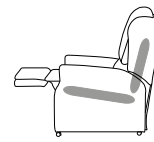

## Single Motor Tilt in Space

The Single Motor Tilt in Space mechanism allows the leg rest to rise, slightly changing the seat angle, but always ensuring that a constant back angle of 90° is maintained as the chair moves through to recline.

Full Rise

Static Position

Semi Recline

Footrest Horizontal

Fully Reclined

## Dual Motor Tilt in Space

The Dual Motor Tilt in Space mechanism offers a much wider range of sitting and resting positions as the back of the chair can be moved independently to the leg rest. The Tilt in Space mechanism also maintains a constant back angle of 90° as the chair reclines. (Weight Limit: Up to 35 Stone\*)