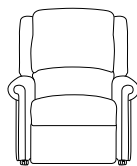

# Size Options

Use our simple guides to choose the size, style and rise recliner mechanism that is right for you.

Choose from our range of sizes:

Super Petite

Petite

Wide Petite

Standard Petite

Standard

Classic

Grande

Tall

Size	Weight Limit	Seat Height	Seat Width	Seat Depth	Back Height	Arm Height
Super Petite	15 stone	16"	18"	18"	26"	6"
Petite	15 stone	16"	18"	20"	26"	6"
Wide Petite	20 stone	16"	22"	18"	26"	6"
Standard Petite	20 stone	18"	18"	18"	26"	7"
Standard	20 stone	18"	20"	20"	26"	7"
Classic	20 stone	19"	20"	20"	27"	7"
Grande	20 stone	19"	22"	20"	27"	7"
Tall	20 stone	21"	20"	22"	29"	7"