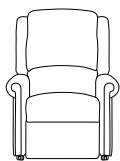

Size Options

Use our simple guides to choose the size, style and rise recliner mechanism that is right for you.

Choose from our range of sizes:

Super Petite