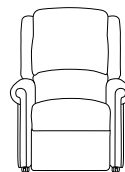

# Size Options

Use our simple guides to choose the size, style and rise recliner mechanism that is right for you.

Choose from our range of sizes:

Super Petite

Petite

Wide Petite

Standard Petite

Standard

Classic

Grande

Tall

Size	Weight Limit	Seat Height	Seat Width	Seat Depth	Back Height	Arm Height
Super Petite	15 stone	16"	18"	18"	26"	6"
Petite	15 stone	16"	18"	20"	26"	6"
Wide Petite	20 stone	16"	22"	18"	26"	6"
Standard Petite	20 stone	18"	18"	18"	26"	7"
Standard	20 stone	18"	20"	20"	26"	7"
Classic	20 stone	19"	20"	20"	27"	7"
Grande	20 stone	19"	22"	20"	27"	7"
Tall	20 stone	21"	20"	22"	29"	7"