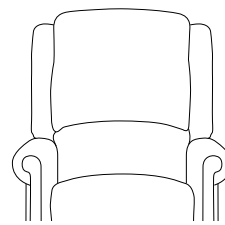

Classic

Grande

Tall

Size	Weight Limit	Seat Height	Seat Width	Seat Depth	Back Height	Arm Height
Super Petite	15 stone	16"	18"	18"	26"	6"
Petite	15 stone	16"	18"	20"	26"	6"
Wide Petite	20 stone	16"	22"	18"	26"	6"
Standard Petite	20 stone	18"	18"	18"	26"	7"
Standard	20 stone	18"	20"	20"	26"	7"
Classic	20 stone	19"	20"	20"	27"	7"
Grande	20 stone	19"	22"	20"	27"	7"
Tall	20 stone	21"	20"	22"	29"	7"

# Chair Styles

Choose from one of our four styles:

Our popular waterfall back with three tiered soft cushions.

Our classically designed button back.

Our split lumbar back.

Our Chester back. Please see upgrade charges.