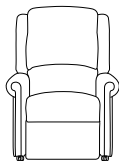

Size Options

Use our simple guides to choose the size, style and rise recliner mechanism that is right for you.

Choose from our range of sizes:

Petite

Size	Weight Limit	Seat Height	Seat Width	Seat Depth	Back Height	Arm Height
Super Petite	15 stone	16"	18"	18"	26"	6"
Petite	15 stone	16"	18"	20"	26"	6"
Wide Petite	20 stone	16"	22"	18"	26"	6"
Standard Petite	20 stone	18"	18"	18"	26"	7"
Standard	20 stone	18"	20"	20"	26"	7"
Classic	20 stone	19"	20"	20"	27"	7"
Grande	20 stone	19"	22"	20"	27"	7"
Tall	20 stone	21"	20"	22"	29"	7"

Chair Styles

Choose from one of our four styles:

Our popular waterfall back with three tiered soft cushions.

Our classically designed button back.

Our split lumbar back.

Our Chester back. Please see upgrade charges.