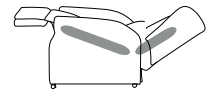

## Dual Motor Tilt in Space

The Dual Motor Tilt in Space mechanism offers a much wider range of sitting and resting positions as the back of the chair can be moved independently to the leg rest. The Tilt in Space mechanism also maintains a constant back angle of 90° as the chair reclines. (Weight Limit: Up to 35 Stone\*)

Full Rise

Static Position

Independent Back Rest

Semi Recline

Footrest Horizontal

Fully Reclined

## Standard Dual Motor

The two motors allow the back rest to move independently of the leg rest enabling a wide range of relaxing positions, from sitting upright and raising the leg rest to relieve tired legs to a fully reclined resting position.