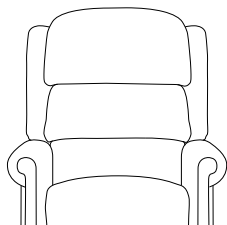

Classic

Grande

Tall

Size	Weight Limit	Seat Height	Seat Width	Seat Depth	Back Height	Arm Height
Super Petite	15 stone	16"	18"	18"	26"	6"
Petite	15 stone	16"	18"	20"	26"	6"
Wide Petite	20 stone	16"	22"	18"	26"	6"
Standard Petite	20 stone	18"	18"	18"	26"	7"
Standard	20 stone	18"	20"	20"	26"	7"
Classic	20 stone	19"	20"	20"	27"	7"
Grande	20 stone	19"	22"	20"	27"	7"
Tall	20 stone	21"	20"	22"	29"	7"

# Chair Styles

Choose from one of our four styles:

Our popular waterfall back with three tiered soft cushions.

Our classically designed button back.

Our split lumbar back.

Our Chester back. Please see upgrade charges.