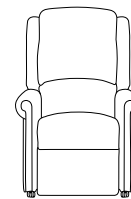

# Size Options

Use our simple guides to choose the size, style and rise recliner mechanism that is right for you.

Choose from our range of sizes:

Super Petite

Petite

Wide Petite

Standard Petite

Standard

Classic

Grande

Tall

Size	Weight Limit	Seat Height	Seat Width	Seat Depth	Back Height	Arm Height
Super Petite	15 stone	16"	18"	18"	26"	6"
Petite	15 stone	16"	18"	20"	26"	6"
Wide Petite	20 stone	16"	22"	18"	26"	6"
Standard Petite	20 stone	18"	18"	18"	26"	7"
Standard	20 stone	18"	20"	20"	26"	7"
Classic	20 stone	19"	20"	20"	27"	7"
Grande	20 stone	19"	22"	20"	27"	7"
Tall	20 stone	21"	20"	22"	29"	7"