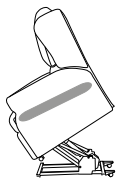

## Dual Motor Tilt in Space

The Dual Motor Tilt in Space mechanism offers a much wider range of sitting and resting positions as the back of the chair can be moved independently to the leg rest. The Tilt in Space mechanism also maintains a constant back angle of 90° as the chair reclines. (Weight Limit: Up to 35 Stone\*)

Full Rise

Static Position

Independent Back Rest

Semi Recline

Footrest Horizontal

Fully Reclined

## Standard Dual Motor

The two motors allow the back rest to move independently of the leg rest enabling a wide range of relaxing positions, from sitting upright and raising the leg rest to relieve tired legs to a fully reclined resting position.