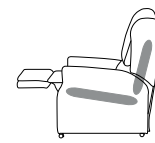

## Dual Motor Tilt in Space

The Dual Motor Tilt in Space mechanism offers a much wider range of sitting and resting positions as the back of the chair can be moved independently to the leg rest. The Tilt in Space mechanism also maintains a constant back angle of 90° as the chair reclines. (Weight Limit: Up to 35 Stone\*)

Full Rise

Static Position

Independent Back Rest

Semi Recline

Footrest Horizontal

Fully Reclined

## Standard Dual Motor

The two motors allow the back rest to move independently of the leg rest enabling a wide range of relaxing positions, from sitting upright and raising the leg rest to relieve tired legs to a fully reclined resting position.