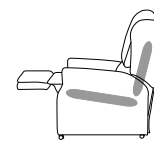

Footrest Horizontal