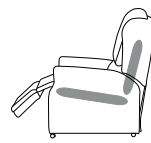

## Single Motor Tilt in Space

The Single Motor Tilt in Space mechanism allows the leg rest to rise, slightly changing the seat angle, but always ensuring that a constant back angle of 90° is maintained as the chair moves through to recline.

## Dual Motor Tilt in Space

The Dual Motor Tilt in Space mechanism offers a much wider range of sitting and resting positions as the back of the chair can be moved independently to the leg rest. The Tilt in Space mechanism also maintains a constant back angle of 90° as the chair reclines. (Weight Limit: Up to 35 Stone\*)

Full Rise

Static Position

Independent Back Rest

Semi Recline

Footrest Horizontal

Fully Reclined

## Standard Dual Motor

The two motors allow the back rest to move independently of the leg rest enabling a wide range of relaxing positions, from sitting upright and raising the leg rest to relieve tired legs to a fully reclined resting position.